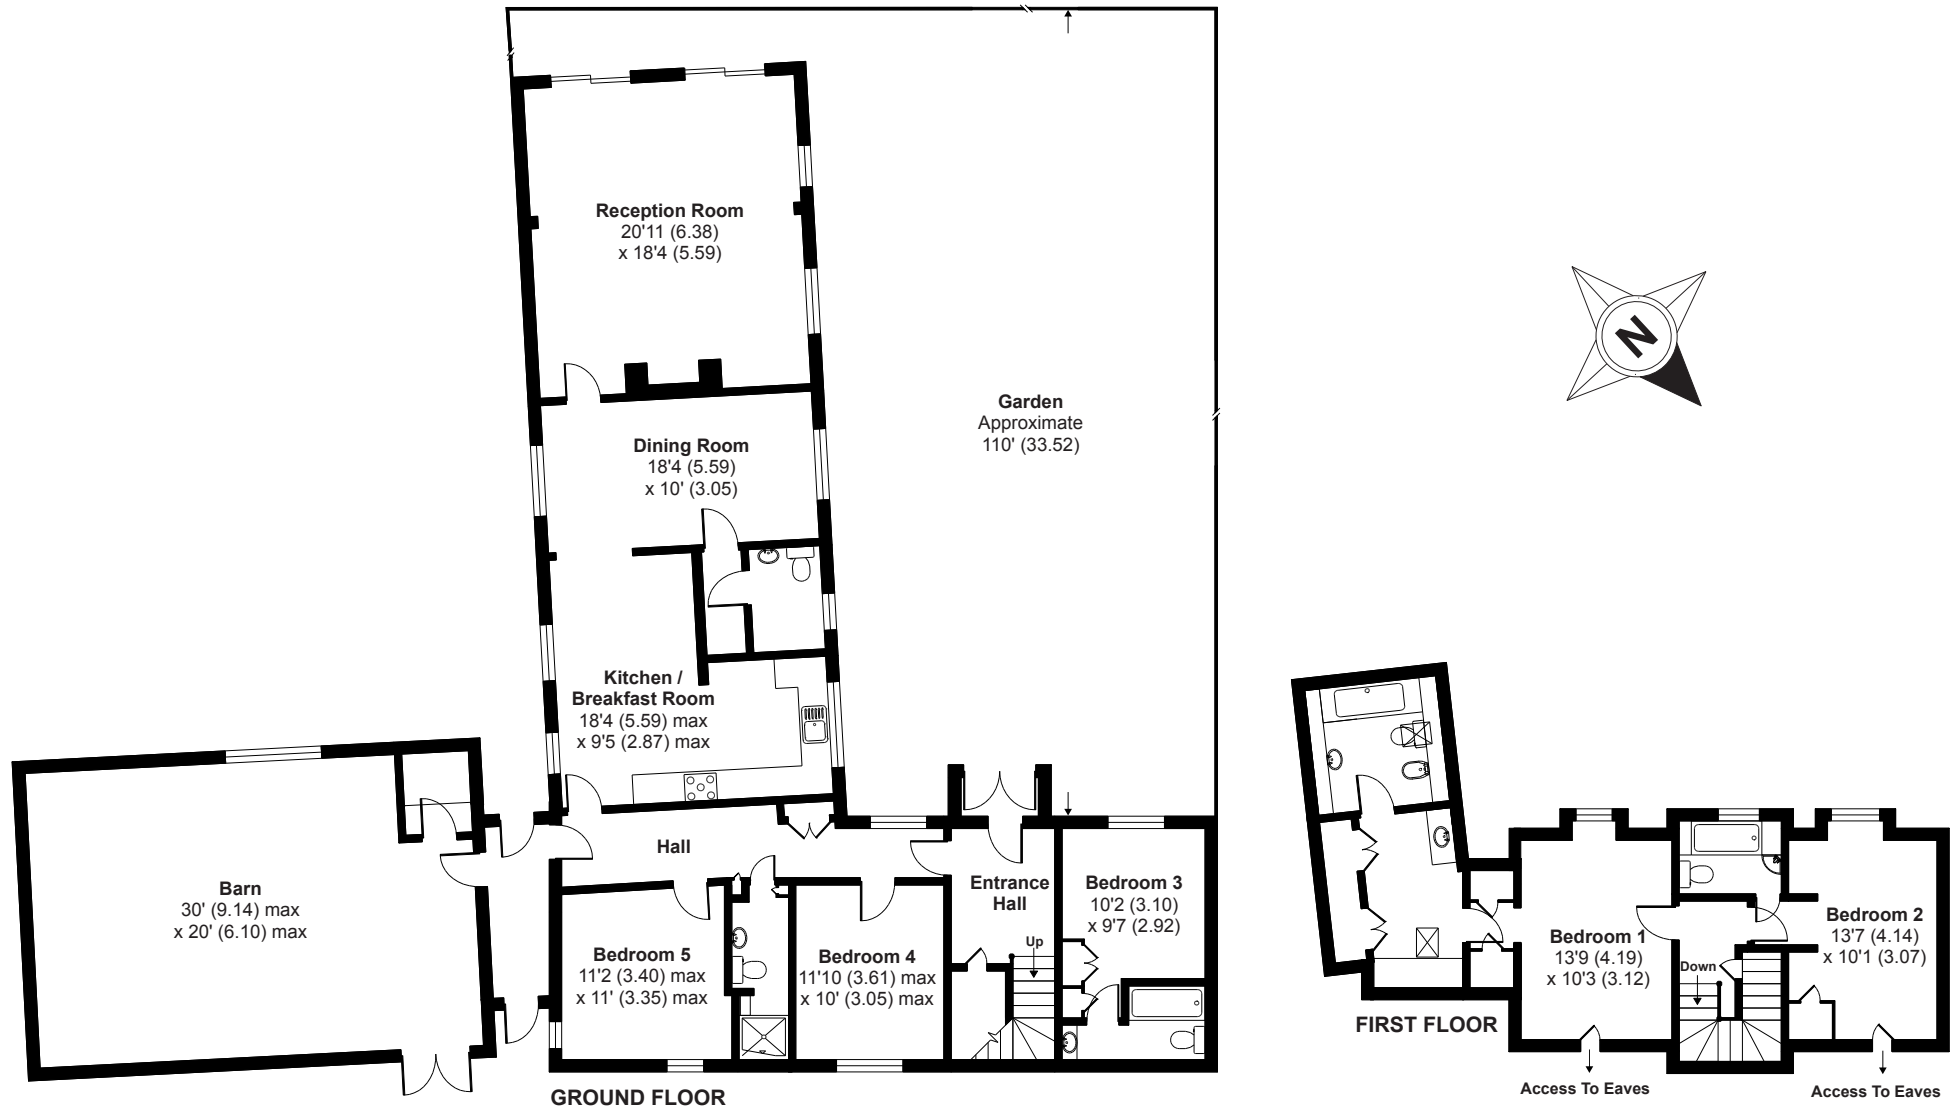

Barn House, Hamstead Marshall, Newbury, RG20 0JH

APPROX. GROSS INTERNAL FLOOR AREA 2924 SQ FT 271.6 SQ METRES (INCLUDES BARN)

Whilst every attempt has been made to ensure the accuracy of the floor plan contained here, measurements of doors, windows and rooms are approximate and no responsibility is taken for any error, omission or misstatement. These plans are for representation purposes only as defined by RICS Code of Measuring Practice and should be used as such by any prospective purchaser. Specifically no guarantee is given on the total square footage of the property if quoted on this plan. Any figure given is for initial guidance only and should not be relied on as a basis of valuation.