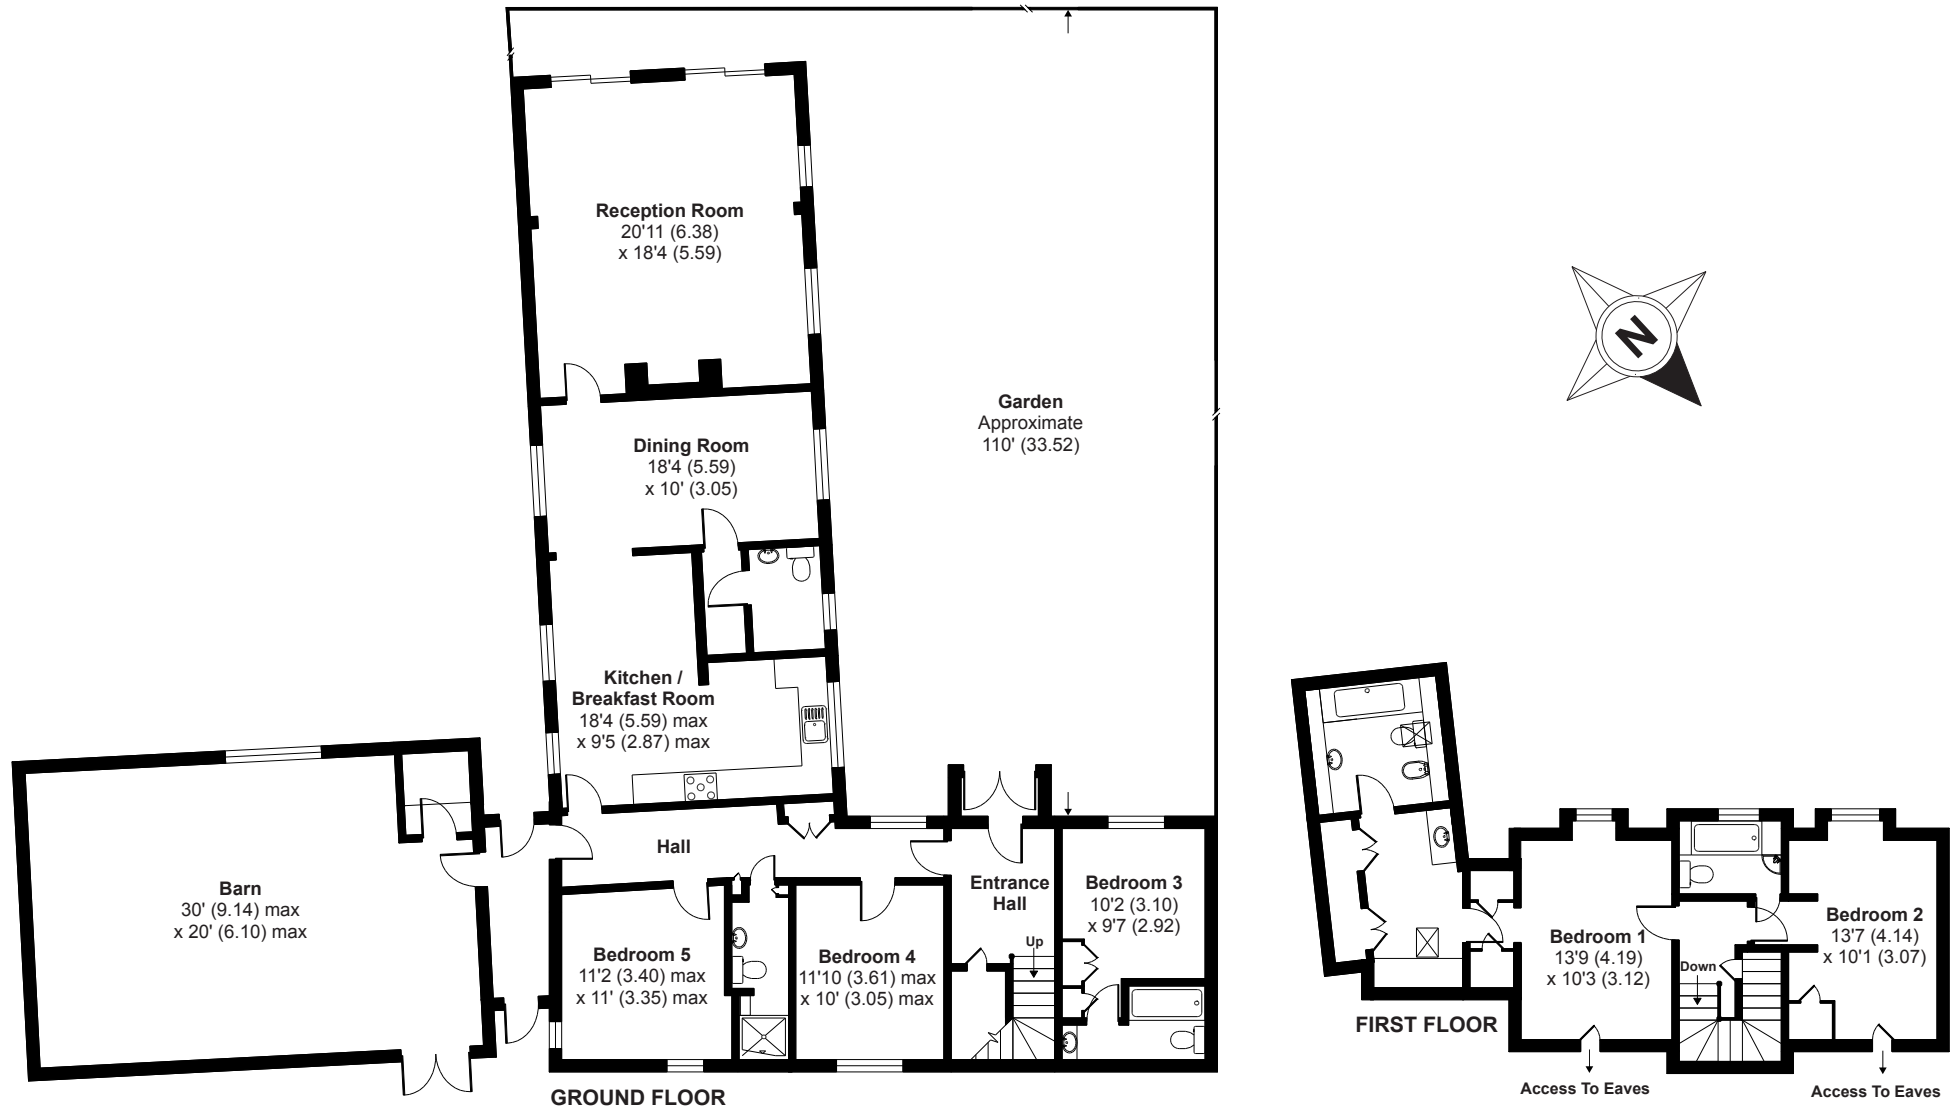

Barn House, Hamstead Marshall, Newbury, RG20 0JH

APPROX. GROSS INTERNAL FLOOR AREA 2924 SQ FT 271.6 SQ METRES (INCLUDES BARN)

Whilst every attempt has been made to ensure the accuracy of the floor plan contained here, measurements of doors, windows and rooms are approximate and no responsibility is taken for any error, omission or misstatement. These plans are for representation purposes only as defined by RICS Code of Measuring Practice and should be used as such by any prospective purchaser. Specifically no guarantee is given on the total square footage of the property if quoted on this plan. Any figure given is for initial guidance only and should not be relied on as a basis of valuation.