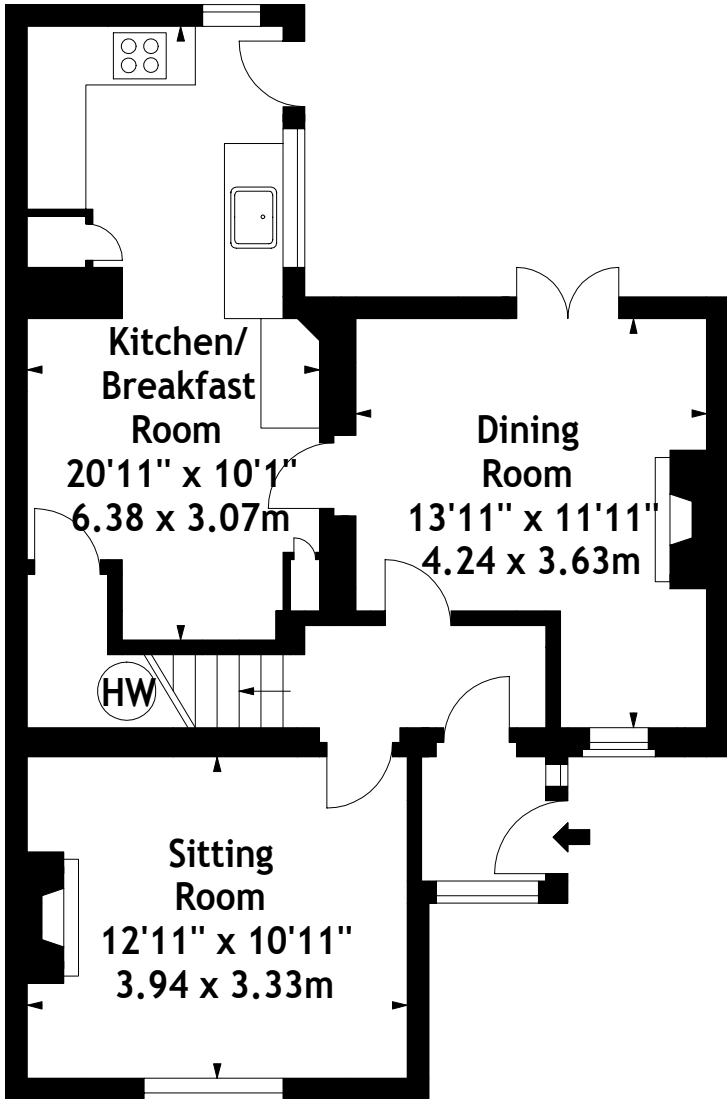

Ground Floor

Green Pines,
Ball Hill,
Approx. Gross Internal Area
1076 Sq Ft - 99.96 Sq M

Laundry
Approx. Gross Internal Area
62 Sq Ft - 5.76 Sq M

Ground Floor

First Floor

Measured in accordance with RICS guidelines.
This floor plan is for illustrative purposes only and is not to scale.
Supplied Exclusively for Brunsdn Associates in 2009
Photographs * Floorplans * EPCs * HIPS
www.digihouse.net