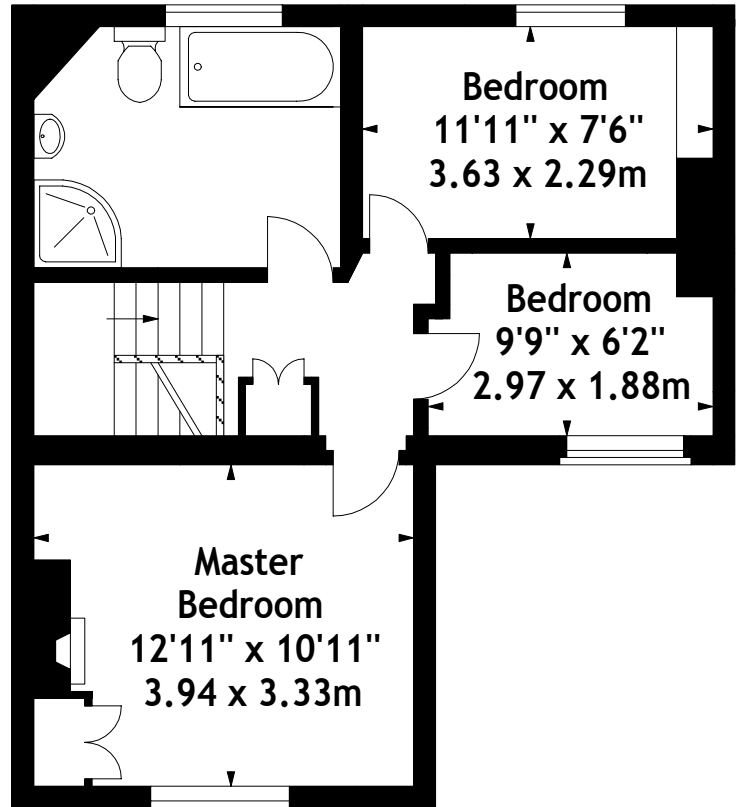

Ground Floor

Green Pines,
Ball Hill,
Approx. Gross Internal Area
1076 Sq Ft - 99.96 Sq M

Laundry
Approx. Gross Internal Area
62 Sq Ft - 5.76 Sq M

Ground Floor

First Floor

Measured in accordance with RICS guidelines.
This floor plan is for illustrative purposes only and is not to scale.
Supplied Exclusively for Brunsdn Associates in 2009
Photographs * Floorplans * EPCs * HIPS
www.digihouse.net