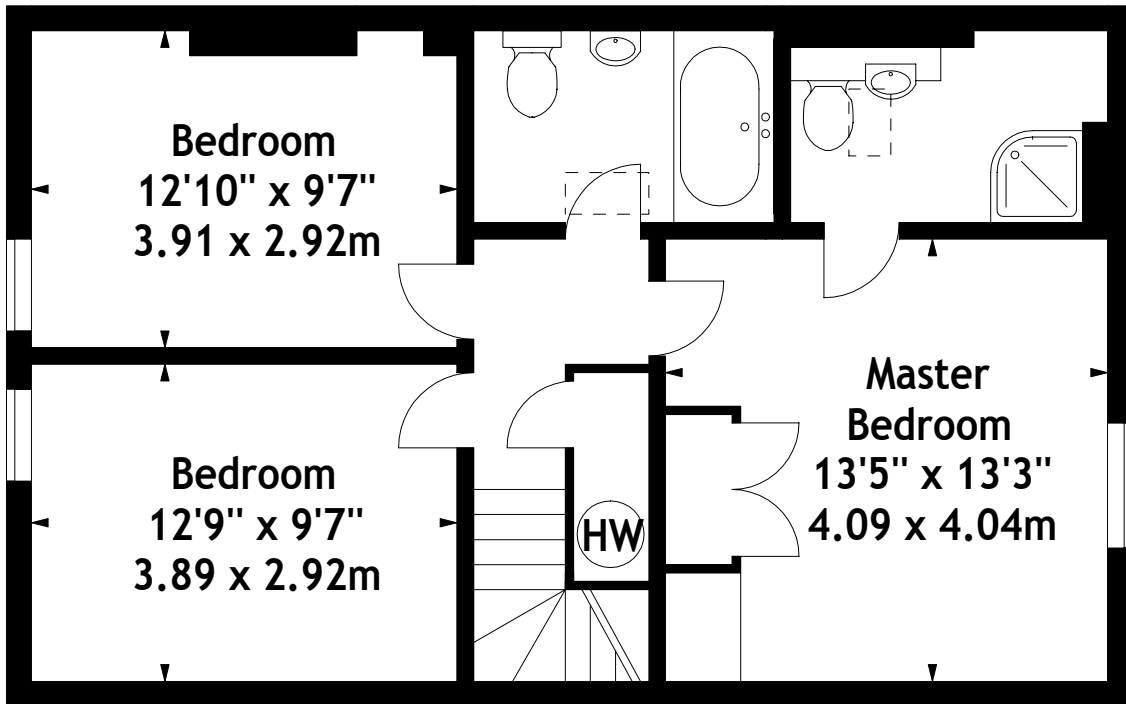

Deanwood Farm,  
Stockcross  
Approx. Gross Internal Area  
1229 Sq Ft - 114.17 Sq M

First Floor

Ground Floor

Measured in accordance with RICS guidelines.  
This floor plan is for illustrative purposes only and is not to scale.  
Supplied Exclusively for Brunsdon Associates in 2009  
Photographs \* Floorplans \* EPCs \* HIPS  
[www.digihouse.net](http://www.digihouse.net)