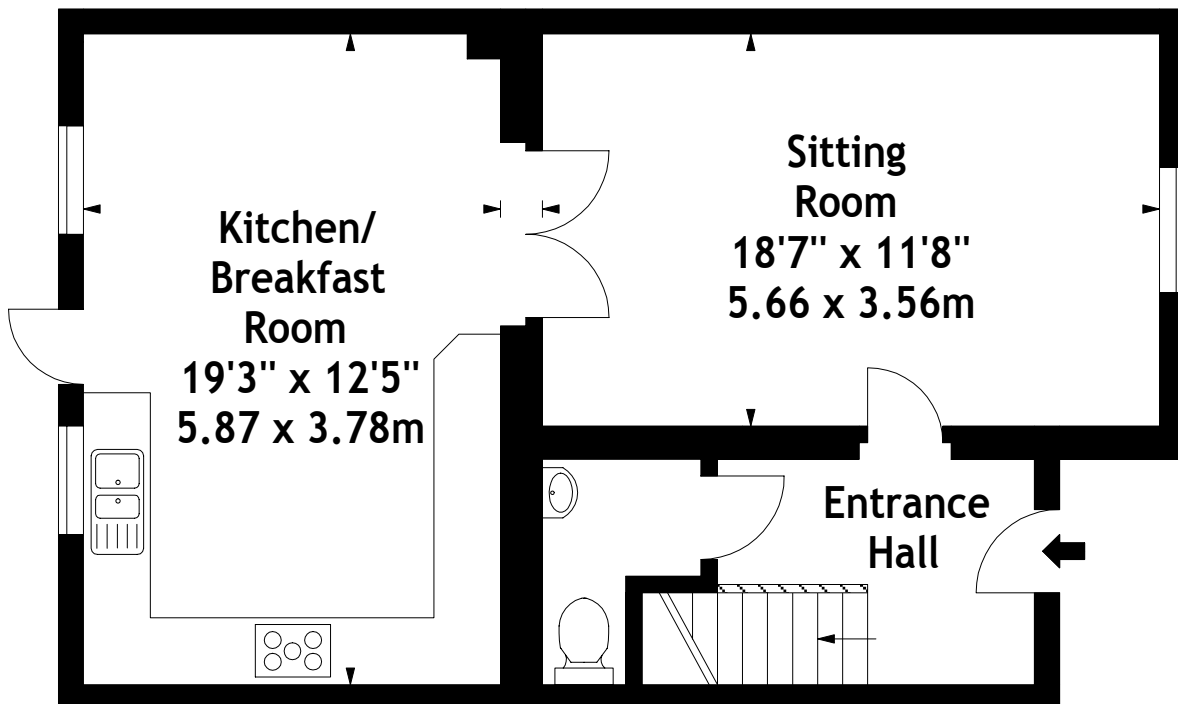

Deanwood Farm,  
Stockcross  
Approx. Gross Internal Area  
1229 Sq Ft - 114.17 Sq M

First Floor

Ground Floor

Measured in accordance with RICS guidelines.  
This floor plan is for illustrative purposes only and is not to scale.  
Supplied Exclusively for Brunsdon Associates in 2009  
Photographs \* Floorplans \* EPCs \* HIPS  
[www.digihouse.net](http://www.digihouse.net)