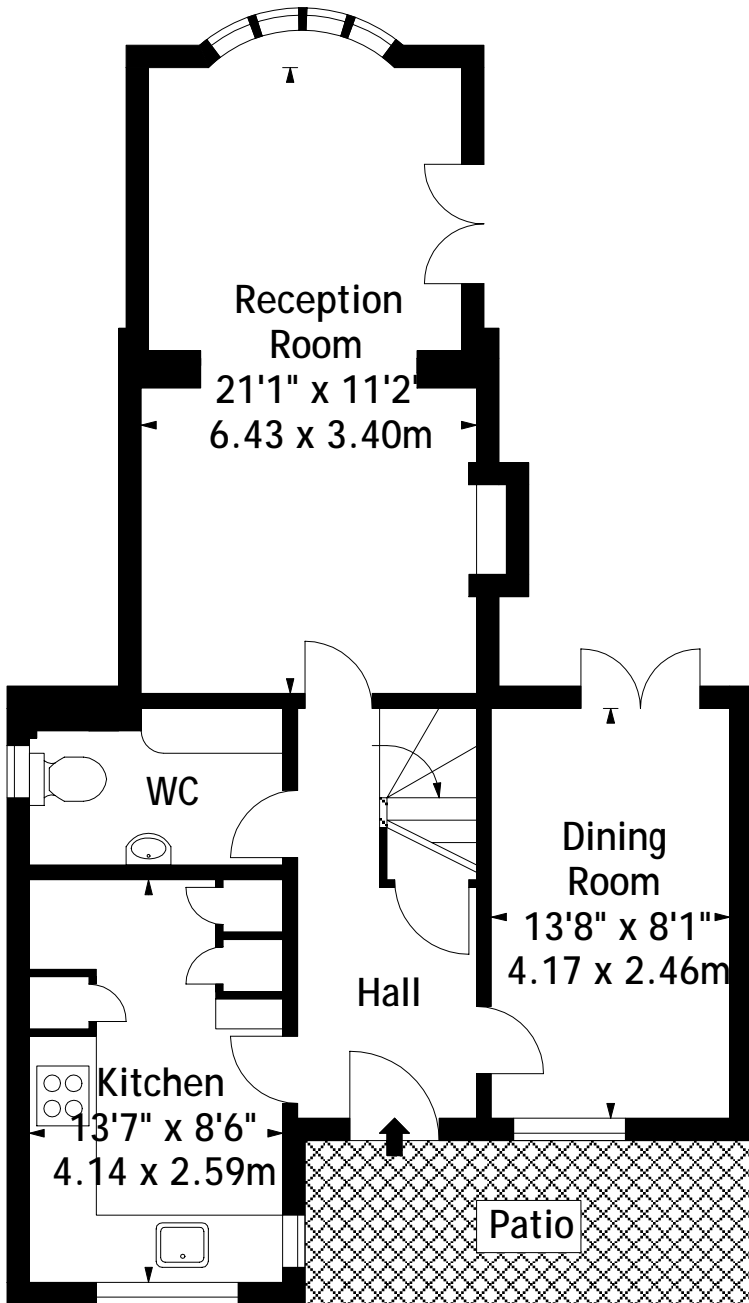

Drove Cottage,
Approx. Gross Internal Area
1052 Sq Ft - 97.73 Sq M

Ground Floor

First Floor

Measured in accordance with RICS guidelines.
This floor plan is for illustrative purposes only and is not to scale.
Supplied Exclusively for Burnsdens Associates in 2010
Photographs * Floorplans * EPCs * HIPS
www.digihouse.net