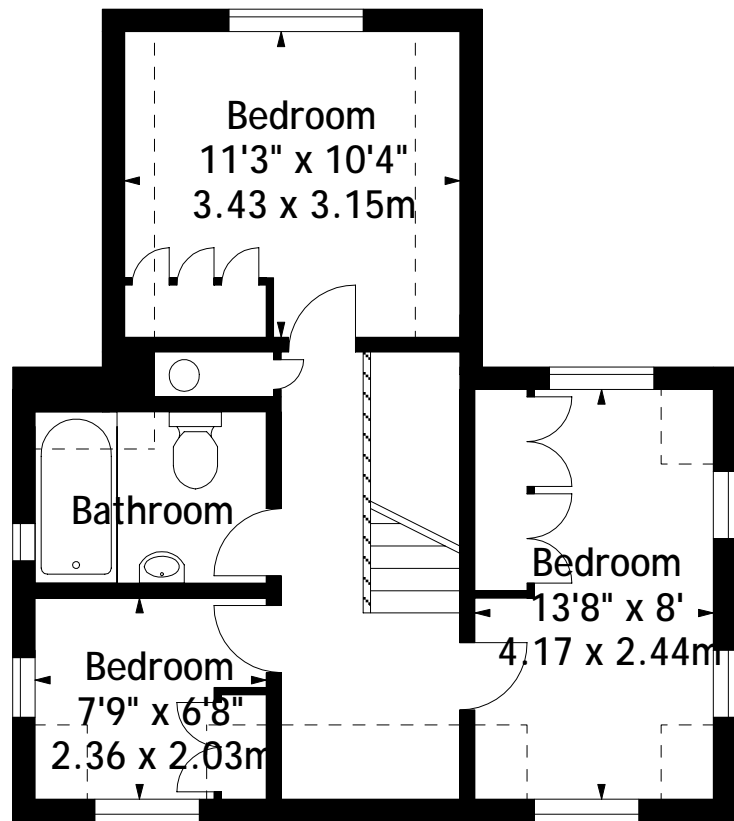

Drove Cottage,
Approx. Gross Internal Area
1052 Sq Ft - 97.73 Sq M

Ground Floor

First Floor

Measured in accordance with RICS guidelines.
This floor plan is for illustrative purposes only and is not to scale.
Supplied Exclusively for Burnsdens Associates in 2010
Photographs * Floorplans * EPCs * HIPS
www.digihouse.net