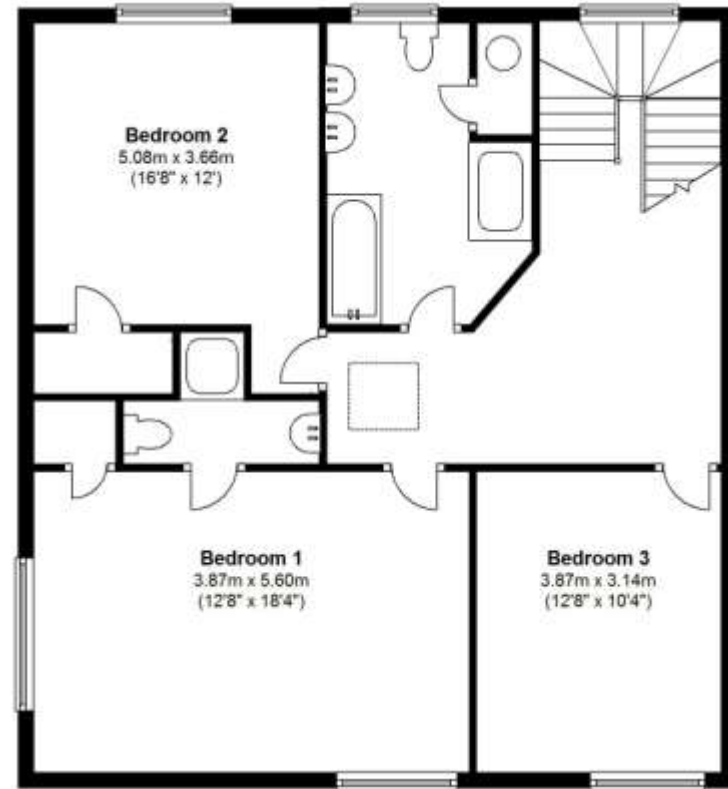

First Floor

Approx. 81.7 sq. metres (879.8 sq. feet)

Total area: approx. 164.4 sq. metres (1769.1 sq. feet)