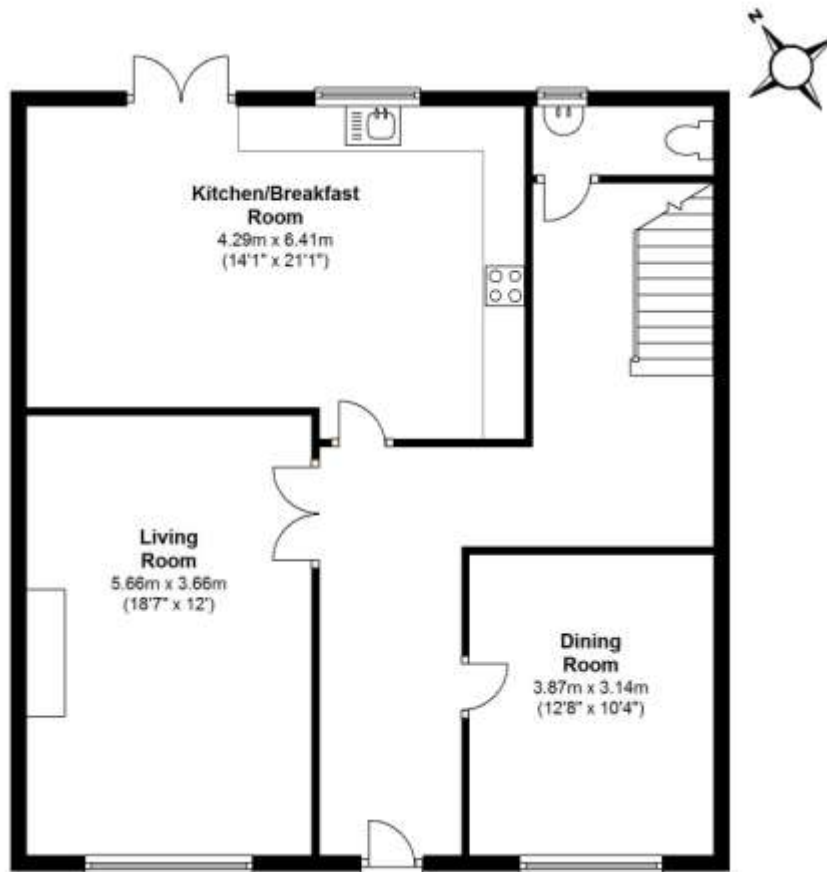

Ground Floor

Approx. 82.6 sq. metres (889.3 sq. feet)