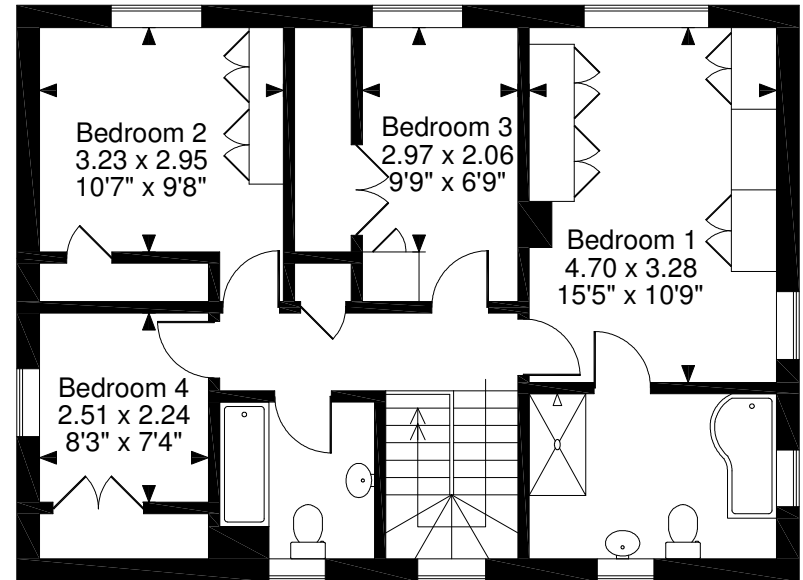

**Olive Branch Cottages, Folly Road, Inkpen, Hungerford**

**Approximate Gross Internal Area**

**Main House = 1,826 sq ft / 170 sq m**

**Garage = 175 sq ft / 16 sq m**

**Total = 2,001 sq ft / 186 sq m**

**Ground Floor**

**First Floor**

**FOR ILLUSTRATIVE PURPOSES ONLY - NOT TO SCALE**

The position & size of doors, windows, appliances and other features are approximate only.

© ehouse. Unauthorised reproduction prohibited. Drawing ref. dig/8326330/SS