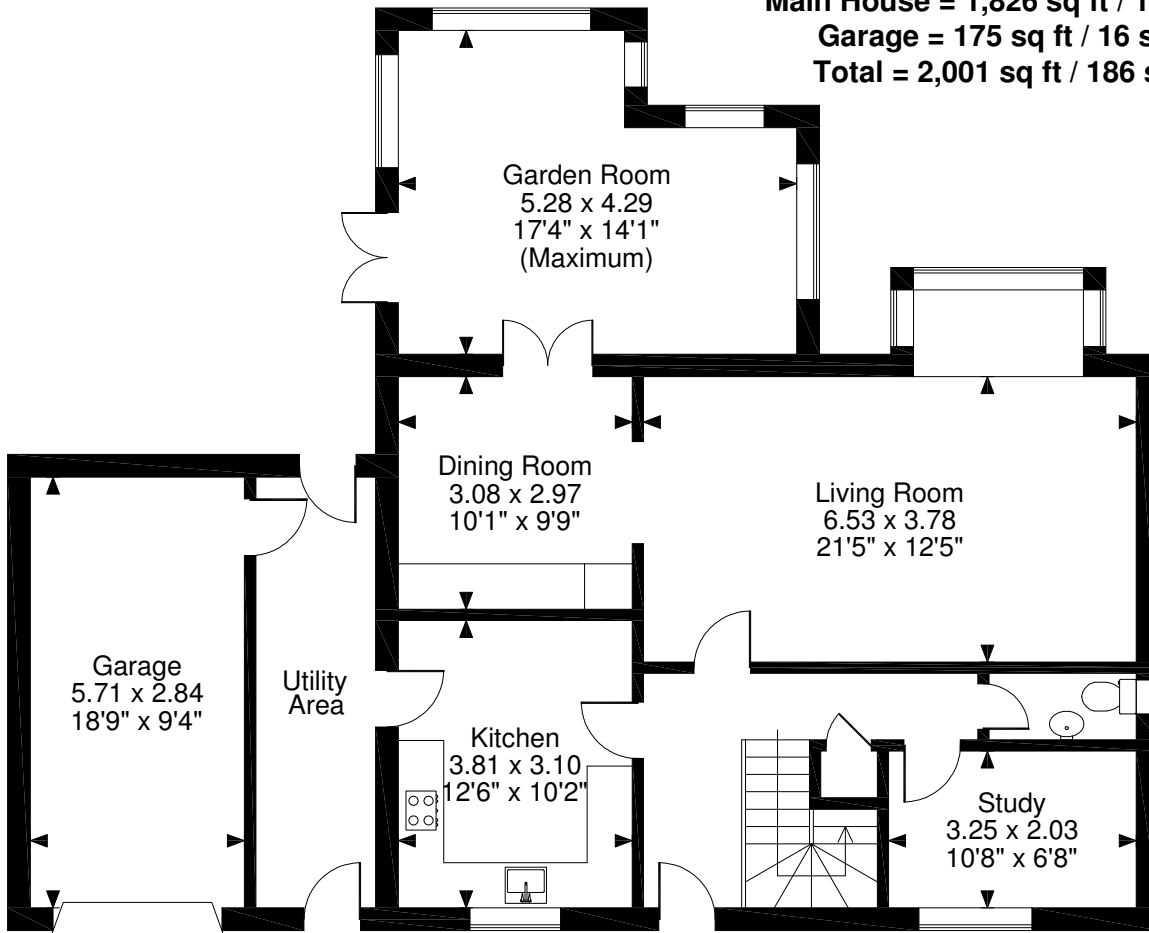

**Olive Branch Cottages, Folly Road, Inkpen, Hungerford**

**Approximate Gross Internal Area**

**Main House = 1,826 sq ft / 170 sq m**

**Garage = 175 sq ft / 16 sq m**

**Total = 2,001 sq ft / 186 sq m**

**Ground Floor**

**First Floor**

**FOR ILLUSTRATIVE PURPOSES ONLY - NOT TO SCALE**

The position & size of doors, windows, appliances and other features are approximate only.

© ehouse. Unauthorised reproduction prohibited. Drawing ref. dig/8326330/SS