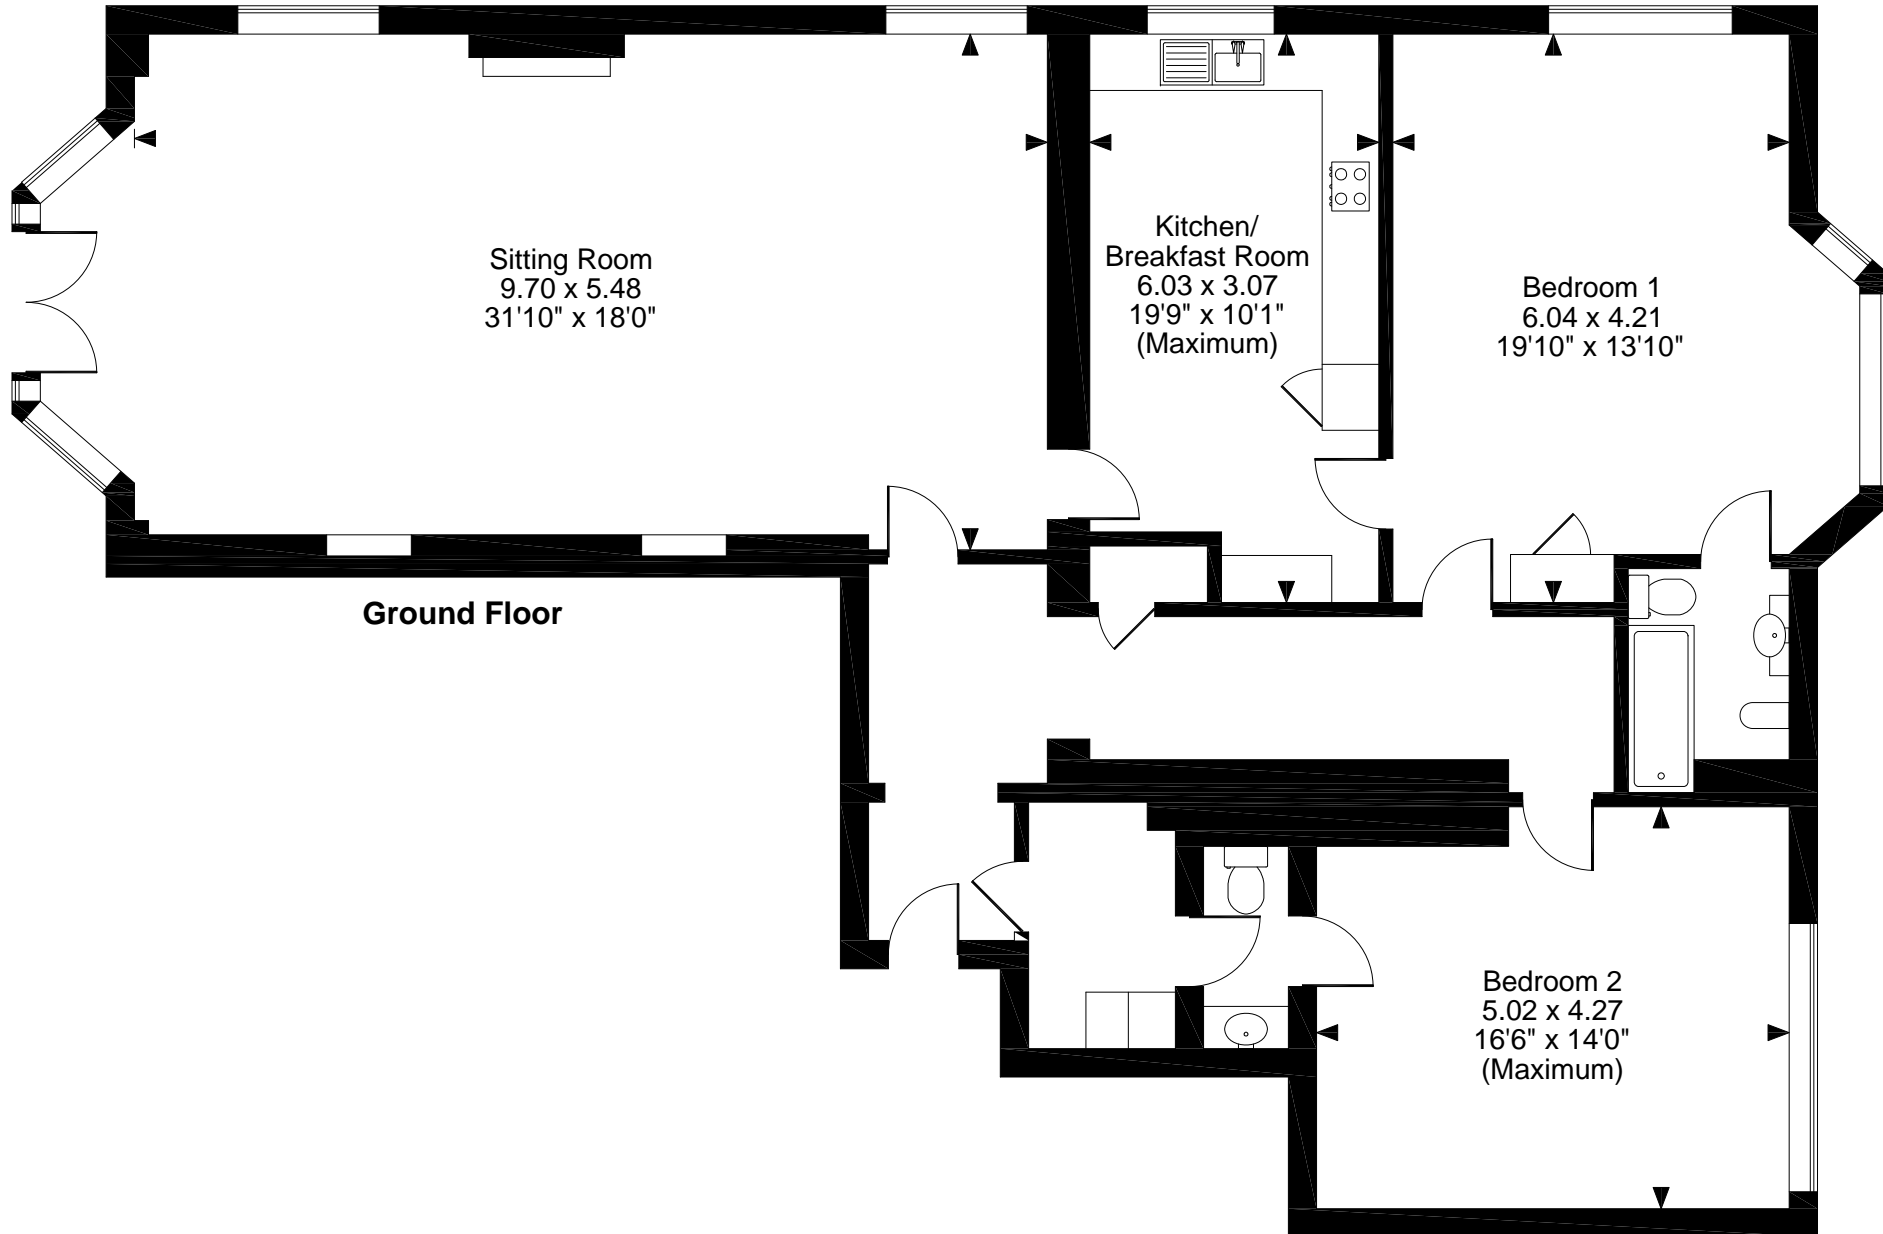

Yattendon Court, Yattendon, Thatcham
Approximate Gross Internal Area
1,706 sq ft / 159 sq m

FOR ILLUSTRATIVE PURPOSES ONLY - NOT TO SCALE

The position & size of doors, windows, appliances and other features are approximate only.

© ehouse. Unauthorised reproduction prohibited. Drawing ref. dig/8222787/SS